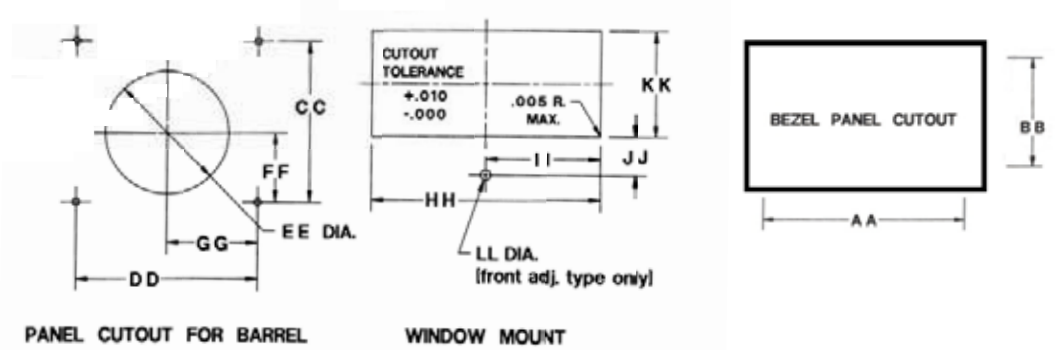

DIMENSIONS

MODELS	AA	BB	CC	DD	EE	FF	GG	HH	II	JJ	KK	LL
3135/36	3.720	2.160	2.250	2.250	2.720	1.120	1.120	3.590	1.795	0.804	1.590	0.265

Dimensions in Inches