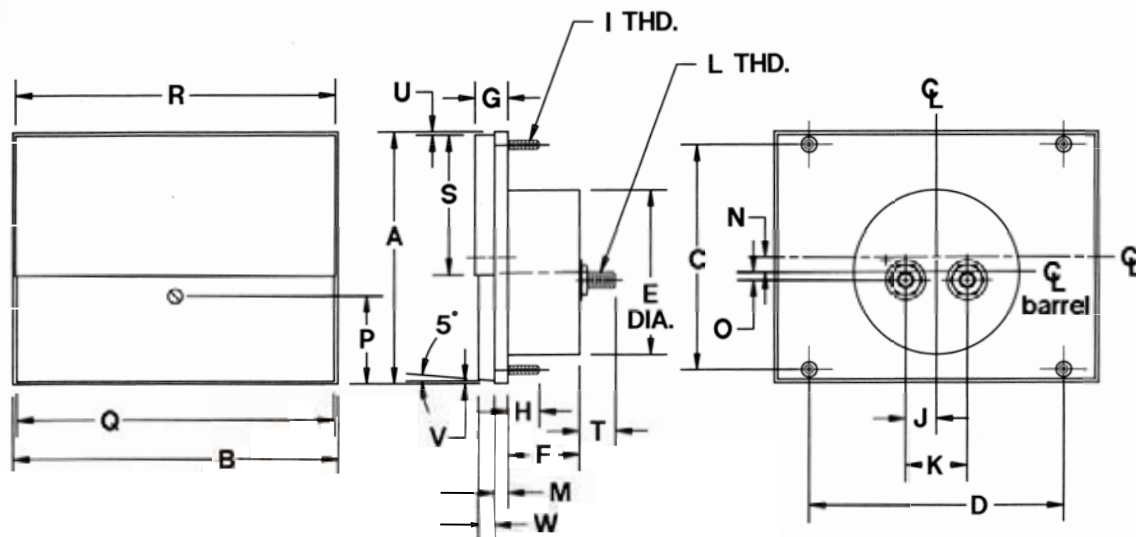

3135/3136 Series Panel/Window Mount Meters

DIMENSIONS