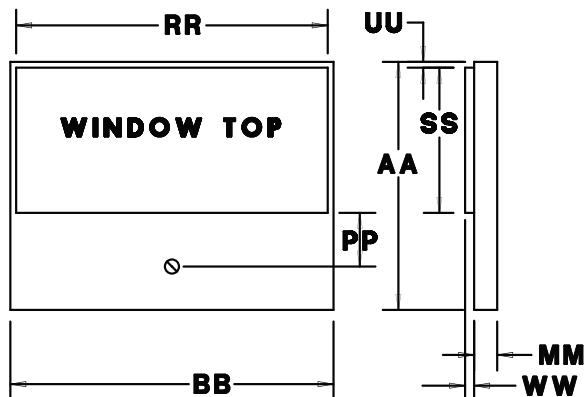

SPECIFICATIONS

- Accuracy: ±2% full scale value.
- Resistance: ±15%
- Dials: 100 or 90 degree arc, black lettering on white background. Special dial colors and artwork are available as an option.
- Movement: Spring loaded pivot and jewel movement that assures maximum torque and readability.
- D.C. Ranges: Microammeters, Milliammeters, Ammeters, Millivoltmeters and Voltmeters.
- A.C. Ranges: Milliammeters, Ammeters, and Voltmeters.
- Mounting: Specify (HS) Surface mount, (HW) Window mount or (HB) Bezel mount.
- Standard Options: Optional colors available on lower front cover, mirror dials, acrylic case materials, suppressed zero ranges, VU meters.

UL Recognized meters available, add - UL to model

DIMENSIONS

MODELS	AA	BB	CC	DD	EE	FF	GG	HH	II	JJ	KK	LL
3135/36	3.720	2.160	2.250	2.250	2.720	1.120	1.120	3.590	1.795	0.804	1.590	0.265

Dimensions in Inches

3135/3136 Series Panel/Window Mount Meters

DIMENSIONS

SURFACE MOUNT

MODELS	A	B	C	D	E	F	G	H	I	J	K	L	M	N	O	P	Q	R	S	T	U	V	W
3135/36	2.89	3.70	2.25	2.25	2.60	1.16	0.42	0.50	4-48	0.48	0.97	10-32	0.18	0.00	0.12	0.96	3.59	3.62	1.55	0.50	0.06	0.04	0.19

Dimensions in Inches

WINDOW (HW)

Base is the same as the surface top. See surface dimensional chart for omitted base dimensions.

Window Mount:

This series is industrially styled and universally accepted with maximum dial visibility. The outside edges of the "window" that project through the panel are clear which yields maximum readability. All specifications and options are identical to those on previous page.