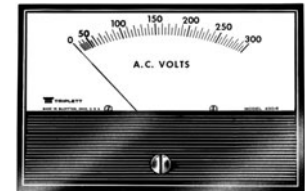

Hoyt Illuminated Meters

Features bright white, even backlighting with no hot spots or shadowing. No holes to drill or bulbs to burn out.

3100 Series

- Window, Surface & Bezel Mount
- Many Voltage & Current Ranges
- UL Recognition Optional
- Accuracy 2% of Full Scale

Size	Model	Type
1 1/2"	3115	DC Moving Coil
	3116R	AC Rectifier Type
2 1/2"	3125	DC Moving Coil
	3126	AC Repulsion
3 1/2"	3135	DC Moving Coil
	3136	AC Repulsion
4 1/2"	3145	DC Moving Coil
	3146	AC Repulsion

5000 Series

- Vibration & Harsh Environment Resistant
- Many Voltage & Current Ranges
- UL Recognition Optional
- Accuracy 2%, except Rectifier Type 3%

Size	Model	Type
1 1/2"	5015	DC Moving Coil
	5016R	AC Rectifier Type
2 1/2"	5025	DC Moving Coil
	5026	AC Repulsion
3 1/2"	5035	DC Moving Coil
	5036	AC Repulsion

ELumination Lighting (Optional on 3100 & 5000 series meters)

Light Intensity: 10-13 ft-L

Power Required: 3-18VDC, 60mA max.

Line Frequency Meters also available

To order: Specify model, input & scale

Triplett Analog Panel Meters

Obsolete - Call for Suitable Replacement

Replacements for popular styles and sizes

G Series

Plastic window & case

1 1/2"	120-G
2 1/2"	220-G, 230-G
3 1/2"	320-G, 330-G
4 1/2"	420-G, 430-G
5 1/2"	520-G, 530-G

R Series

Plastic window & case

4 1/2"	420-R, 430-R

GL Series

Glass window, plastic case

2 1/2"	220-GL, 230-GL
3 1/2"	320-GL, 330-GL
4 1/2"	420-GL, 430-GL
5 1/2"	520-GL, 530-GL

Phenolic Series

Glass window, phenolic case

2 1/2" rectangular	227-T, 237-S
3 1/2" rectangular	327-T, 337-S
4 1/2" rectangular	420, 430
6 1/2" rectangular	626, 636
2 1/2" round	221-T, 231-S
3 1/2" round	321-T, 331-S

GL/B Series

Glass window, plastic case, integral bezel

3 1/2"	320-GL/B, 330-GL/B
4 1/2"	420-GL/B, 430-GL/B
5 1/2"	520-GL/B, 530-GL/B

Ruggedized Series